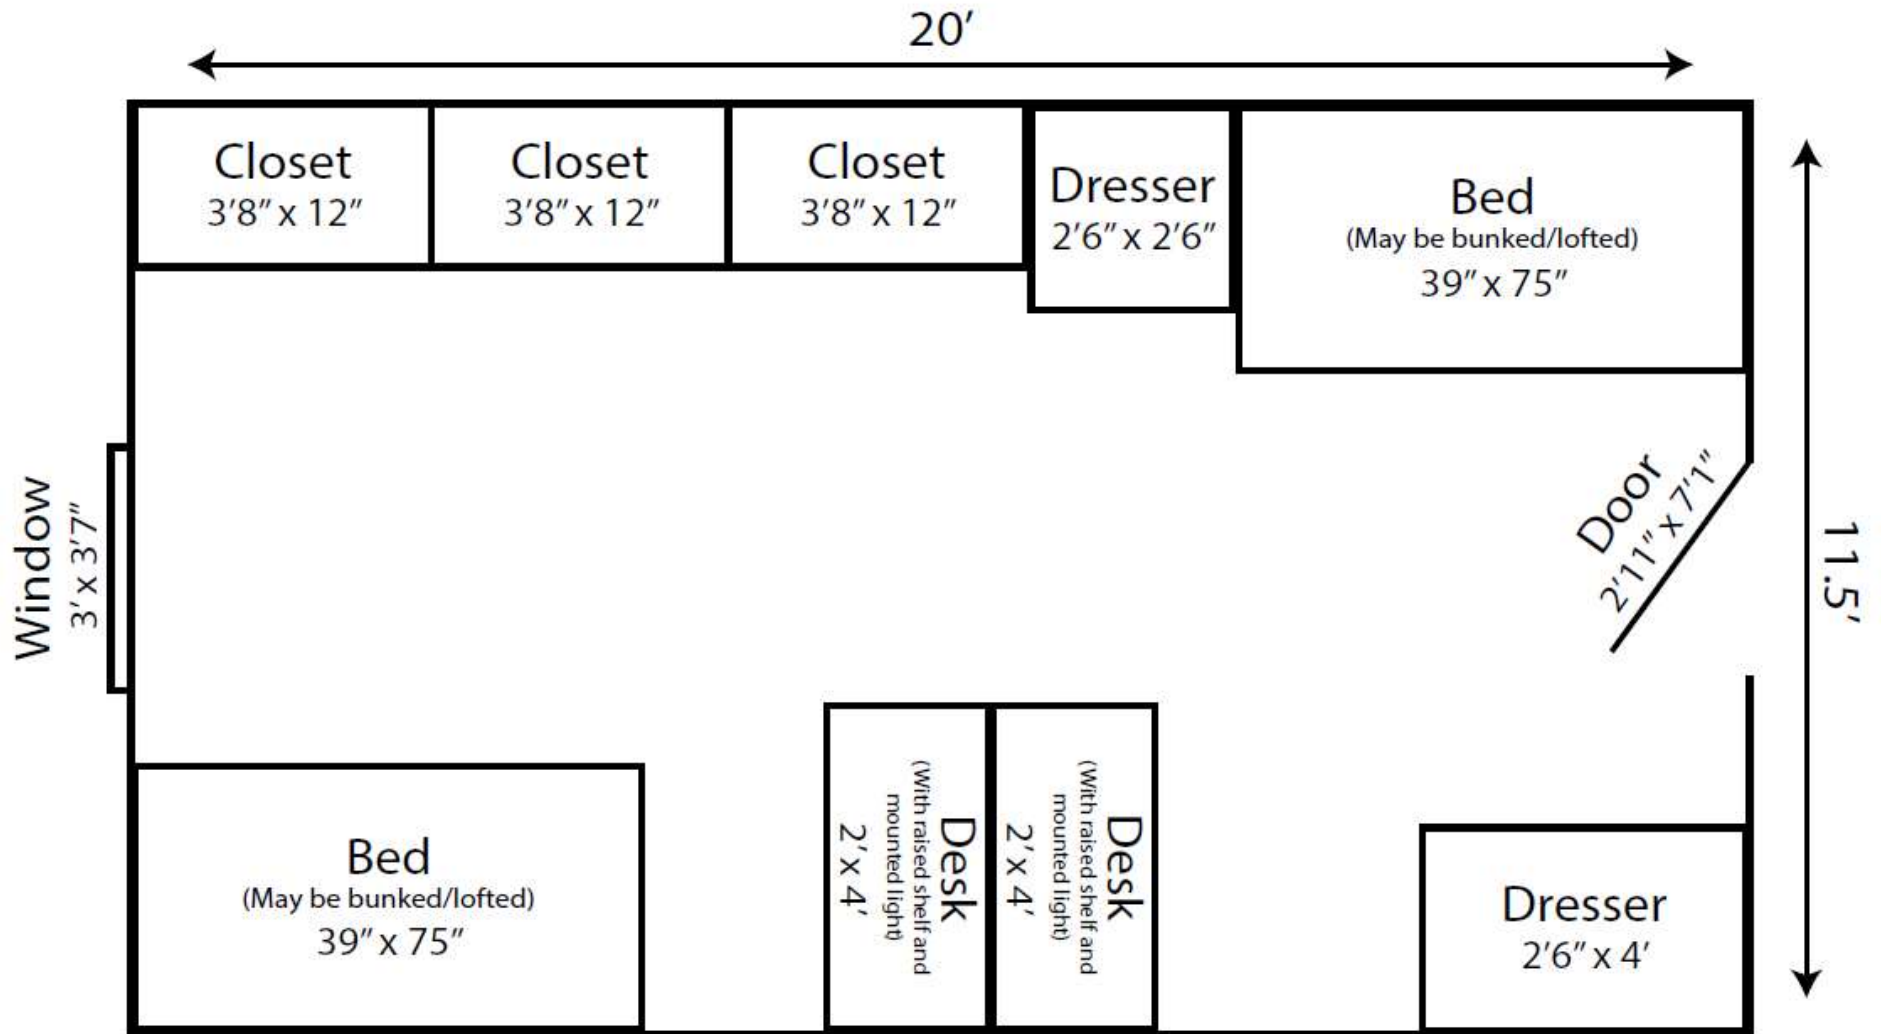

# Lanpher 1<sup>st</sup> Floor & Snowbarger Dorms

## Sample Room Measurements

Bed is standard XL Twin. Beds may be bunked or lofted.  
Dressers, desks, and beds may be moved about the room but not removed from the room.  
Closet is 7'10" tall with a storage cubby in the top 3'8".

# Lanpher 2<sup>nd</sup> Floor Dorms