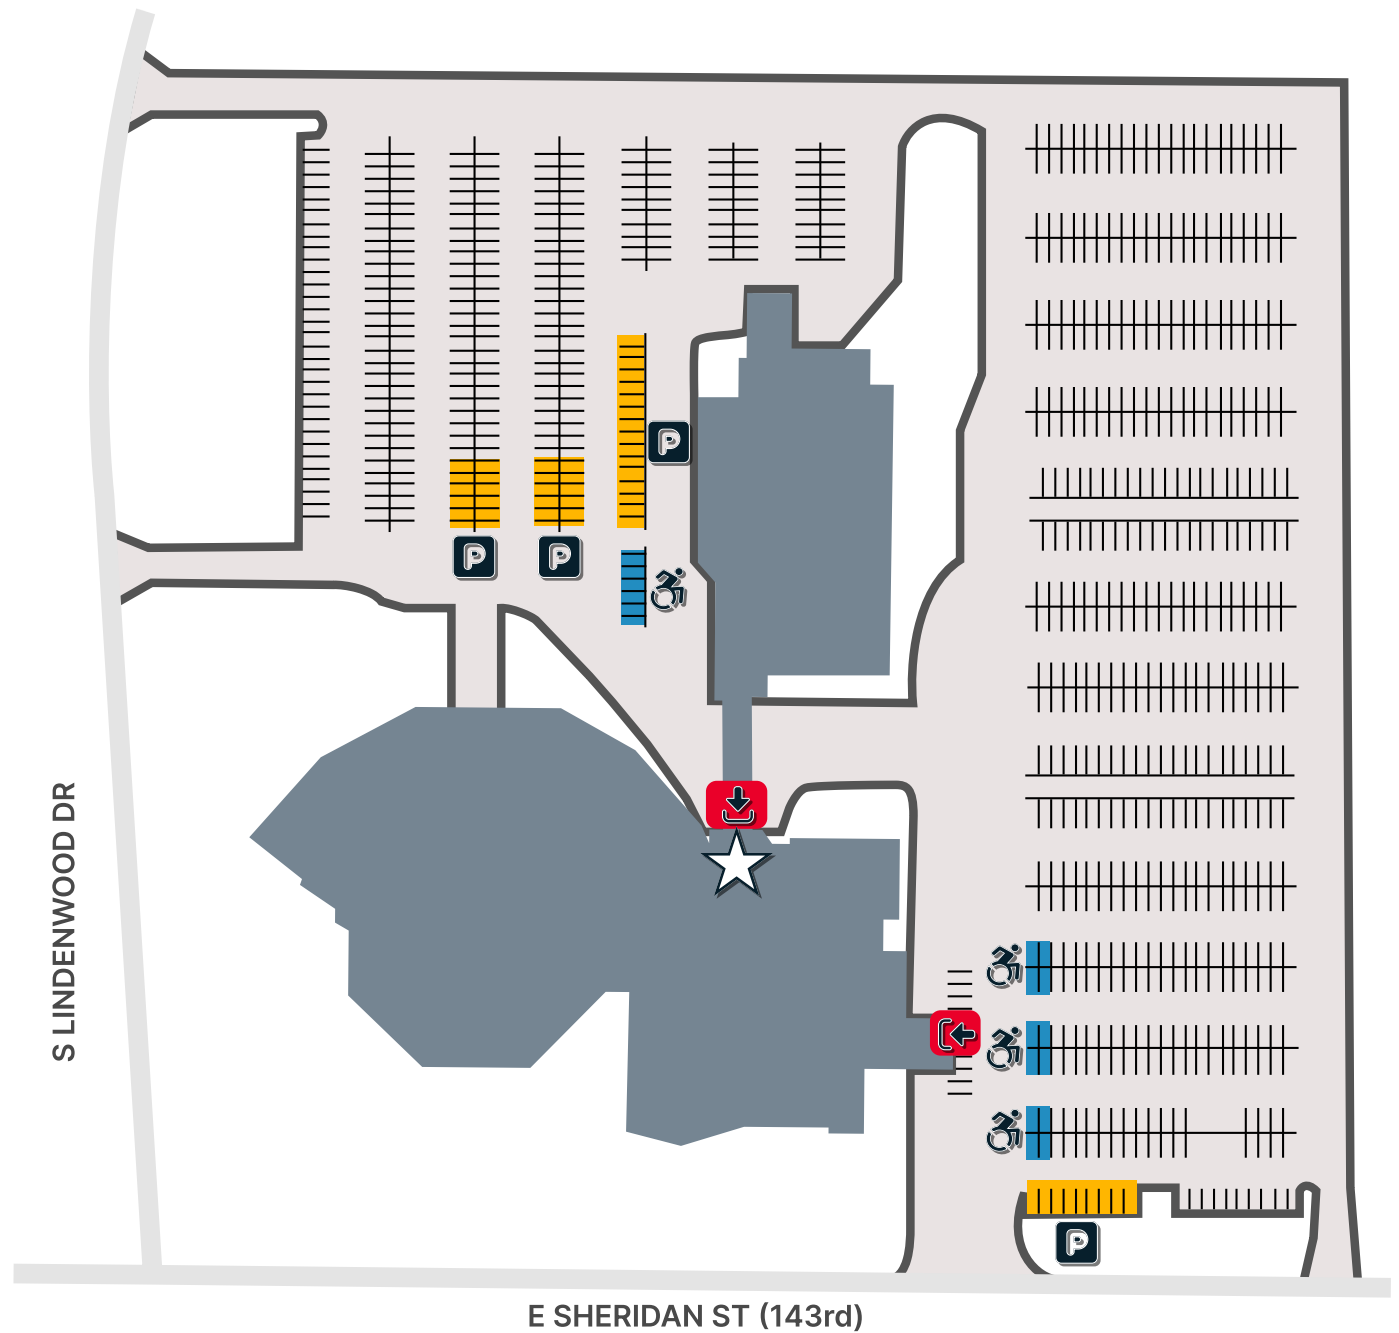

College Church Parking Map

LEGEND

-  Accessible Entrance
-  Senior Adult Parking
-  Accessible Parking
-  Preferred Entrance

 2020 E Sheridan St, Olathe, KS, 66062

 913.764.4575