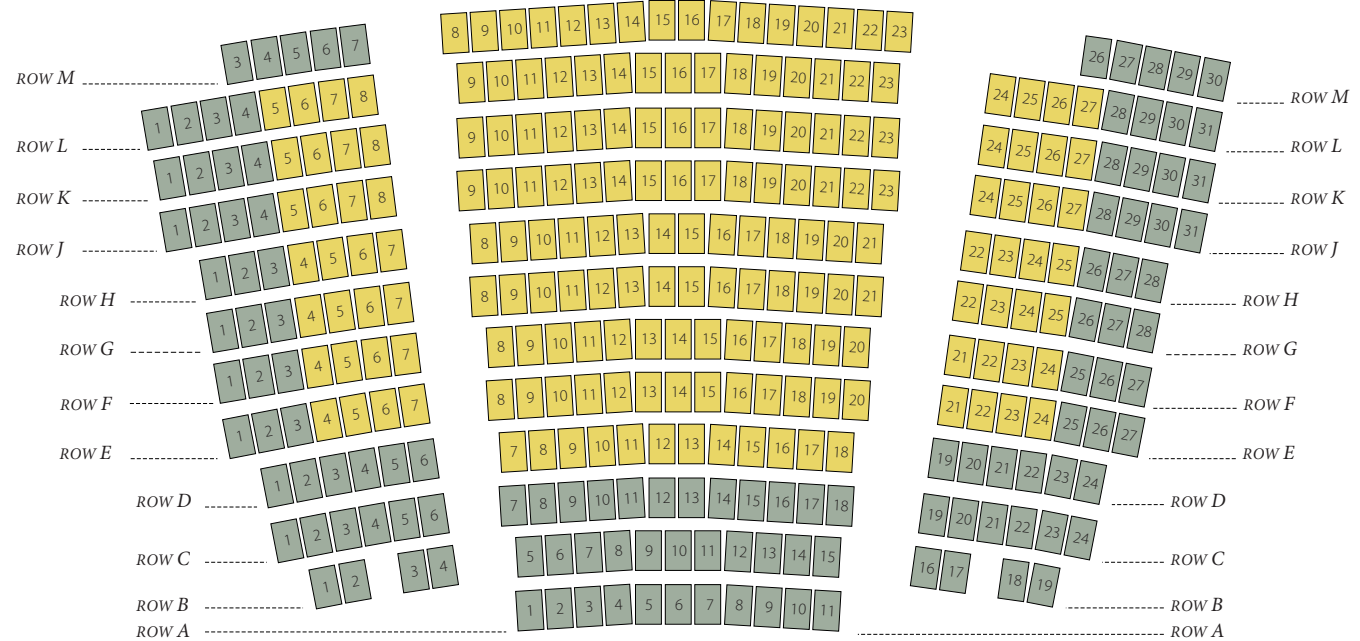

# MABEE PERFORMING ARTS HALL SEATING CHART

S T A G E

GOLD SEATING

SILVER SEATING

BRONZE SEATING