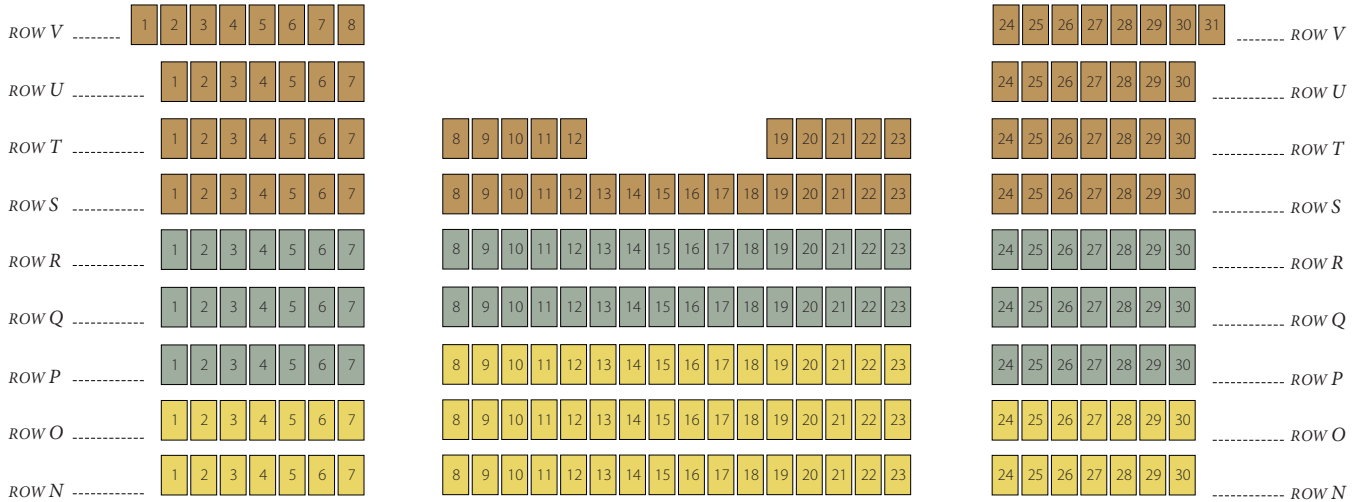

# MABEE PERFORMING ARTS HALL SEATING CHART

S T A G E

GOLD SEATING

SILVER SEATING

BRONZE SEATING