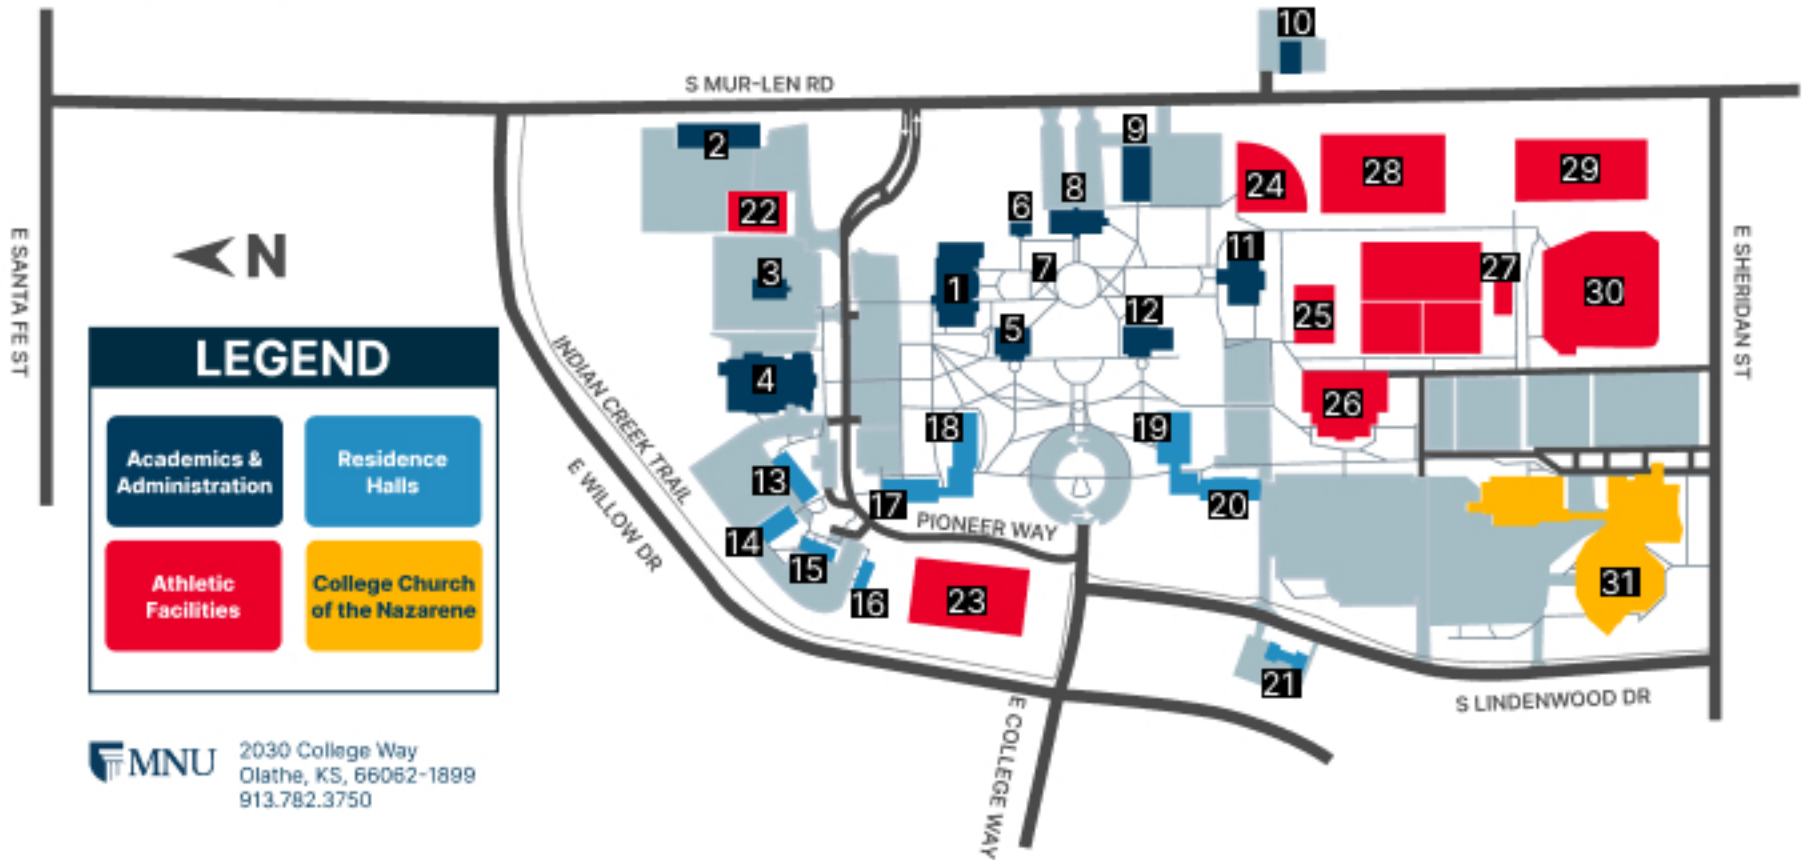

MidAmerica Nazarene University

Campus Map

- | | | | |
|--------------------------------|---|---------------------------|---|
| 1. Cunningham Center | 10. MNU Counseling Department & Counseling Services | 17. Rice | 24. Williams Football Field |
| 2. Gilliland Facility Services | 11. Mabee Learning Commons | 18. Stockton | 25. Tennis & Basketball Courts |
| 3. Dobson Hall | 12. Osborne Hall | 19. Snowbarger | 26. Cook Center |
| 4. Bell Cultural Events Center | 13. Uphaus | 20. Lanpher | 27. Football Practice field & Field house |
| 5. Lunn Hall | 14. Spindle | 21. Colony West | 28. Soccer Game Field |
| 6. Weatherby Chapel | 15. Draper | 22. Land Gymnasium | 29. Football Field & Track |
| 7. Harvest Prayer Statue | 16. Ramsey | 23. Soccer Practice Field | 30. Robbie Jones Baseball Field |
| 8. Smith Hall | | | 31. College Church Sanctuary |
| 9. Metz Hall | | | |

MidAmerica Nazarene University Parking Map